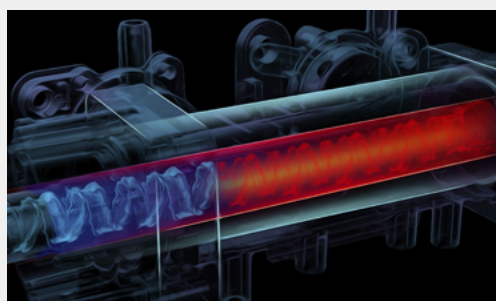

RAPID HEATING

陶瓷加热管一秒速热

即热式陶瓷加热管, 即便进水是低达 5 度的冰水, 也可在一秒内加热到 35 度, 在寒冷的冬季也带着最贴心的呵护。温度控制稳定, 采用瞬间加热维持恒定温度 (不用内置水箱储藏加热水), 冲洗时不会感觉到水温有任何下降, 更加卫生、省电; 水温控制采用特殊的加热算法, 冲洗温度控制稳定, 在冲洗过程中不会感觉温度的跳动。

That is to say, the hot ceramic heating pipe can heat to 35 °C in a second even if the water is ice water with a temperature as low as 5 °C . It also takes the most intimate care in the cold winter. The temperature control is stable, the instantaneous heating is used to maintain the constant temperature (the heating water is not stored in the built-in water tank), and no drop in the water temperature will be felt during flushing, which is more sanitary and power-saving; the special heating algorithm is used for the water temperature control, and the flushing temperature control is stable, and the temperature jump will not be felt during flushing.

4 档水温调节
Water Temperature Regulation Of 4 Grades

- 3 档 (39°C ±2°C)
- 2 档 (37°C ±2°C)
- 1 档 (35°C ±2°C)
- 0 档 (30°C ±2°C)

One Second Fast Heating Of Ceramic Heating Tube

人体工程学恒温坐圈 Ergonomic constant temperature seat

1. 着座面平缓, 受力均匀且舒适, 适合不同体态的使用者
2. 座圈采用阻燃材料
3. 采用摩擦焊技术, 座圈密封性更好, 减少水汽进入
4. 座温设有常温, 夏日也有凉爽体验
5. 座圈内置加热装置, 4 档温度调节

常温	中档 (36±2°C)
低档 (32±2°C)	高档 (39±2°C)

保温 / 阻燃座圈

四档风温 Four grades of wind temperature

0 档 (常温风)	Grade 0 (Normal temperature wind)
低档 (40°C ±5°C)	Low grade (40 °C ± 5 °C)
中档 (45°C ±5°C)	Medium grade (45 °C ± 5 °C)
高档 (50°C ±5°C)	High grade (50 °C ± 5 °C)