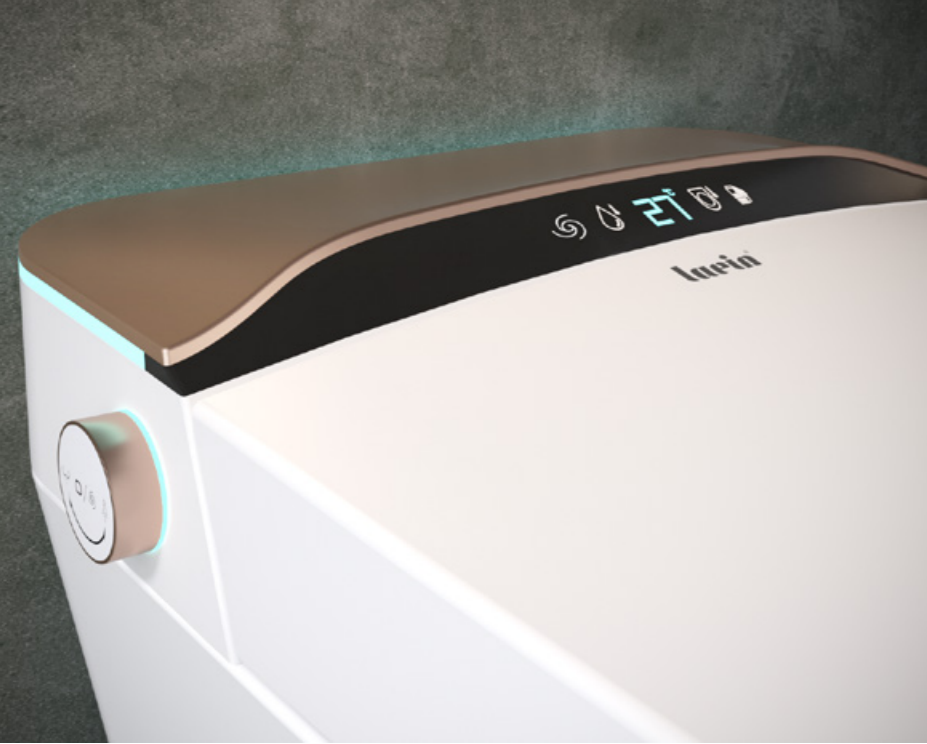

克拉尔同时备有智能自洁喷头，在每次使用前均自动用清水进行自动清洁，为了使你可以立即体验到完美的卫生水平，隐形的传感器可以自动激活空气清新剂，明显消除异味。除此之外，克拉尔致力于提供一个全面卫生的用户体验，除了具备喷头自洁和除臭功能以外，还拥有双重净水除菌功能，所有可能会接触到水的部件都是使用抗菌材料，以保证设备优秀的卫生水平。

Krall also has an intelligent self-cleaning nozzle, which automatically cleans with clean water before and after each use. In order to make you experience the perfect sanitary level immediately, the invisible sensor can automatically activate the air freshener and obviously eliminate the peculiar smell. In addition, Clare is committed to providing a comprehensive and hygienic user experience. In addition to the self-cleaning and deodorization functions of the nozzle, it also has the dual water purification and sterilization functions. All parts that may contact the water with ash are made of antibacterial materials to ensure the excellent sanitary water level of the equipment.

Only the pure aesthetic feeling and the unique design can touch the soul's vision