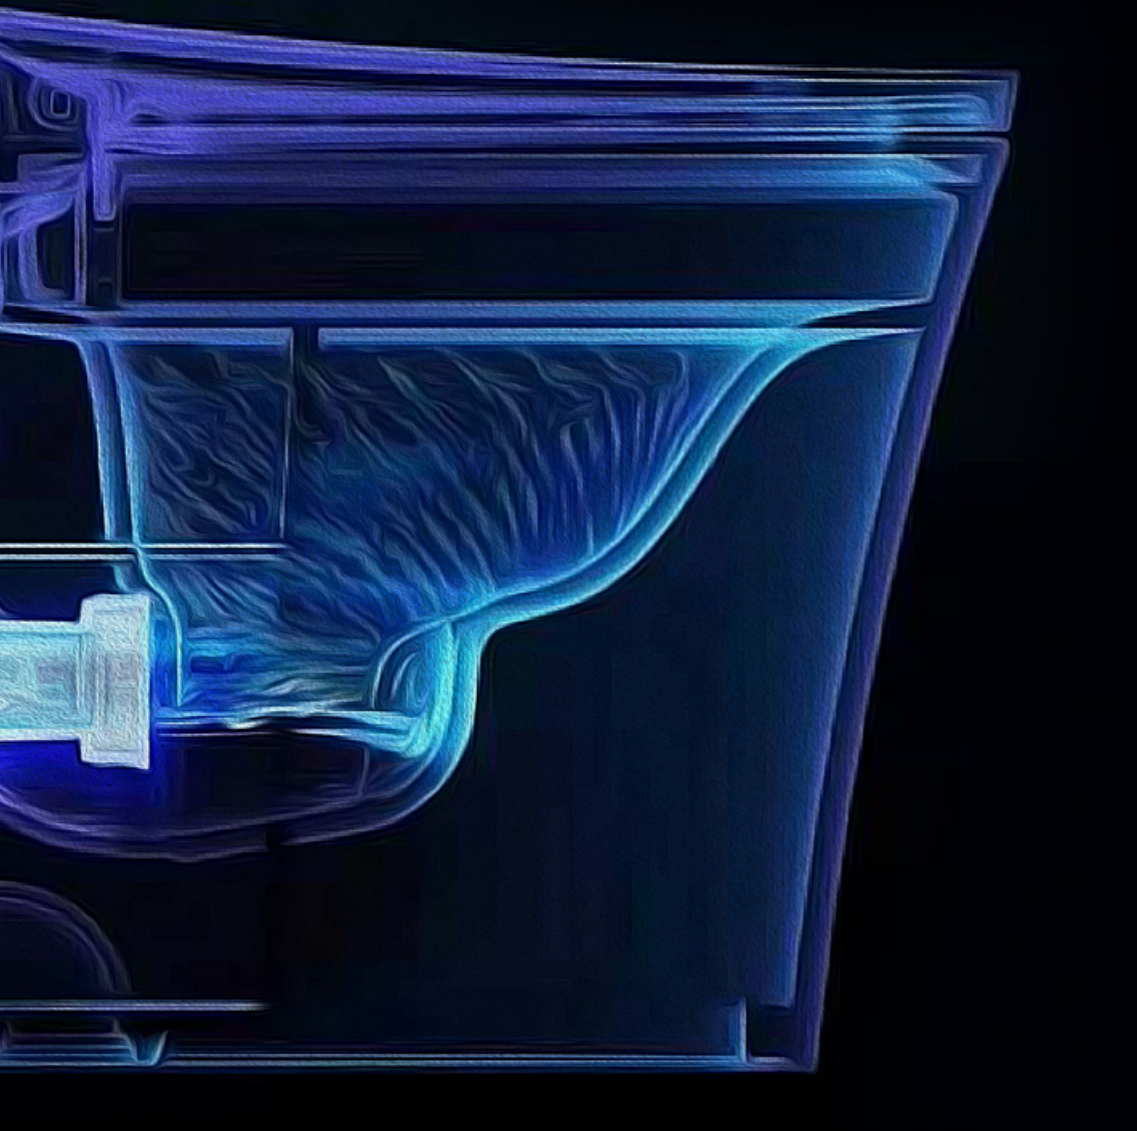

## 03 着座润壁 Wetting Surface

人着座后，裙边冲水口会对陶瓷壁进行一个湿润，避免粘黏。

After the person is seated, the skirt edge flushing port will moisten the ceramic wall to avoid sticking.

## 04 喷头自洁 Self Cleaning

人着座后，清洗器喷头会自动清洗，确保每一次清洗喷头的洁净（若需要人工进行清洗，可以开启喷头清洁功能，喷头自动伸出且不会喷水，方便人工清洗）

After the person is seated, the washer nozzle will clean automatically to ensure the cleanness of each cleaning nozzle (if it needs to be cleaned manually, the cleaning function of the nozzle can be turned on, and the nozzle will stretch out automatically without spraying water, which is convenient for manual cleaning)

## 05 智能冲水 Intelligent Flushing

人离座后，即进行自动冲水功能（冲水方式有两种，分为大冲和小冲，人离座之后冲水为大冲，长按旋钮 3 秒以上启动小冲模式，真正做到省水节水）

After the person leaves the seat, the automatic flushing function is carried out (there are two flushing modes, i.e. big flushing and small flushing. After the person leaves the seat, the flushing is big flushing. Long press the knob for more than 3 seconds to start the small flushing mode, so as to save water and water)