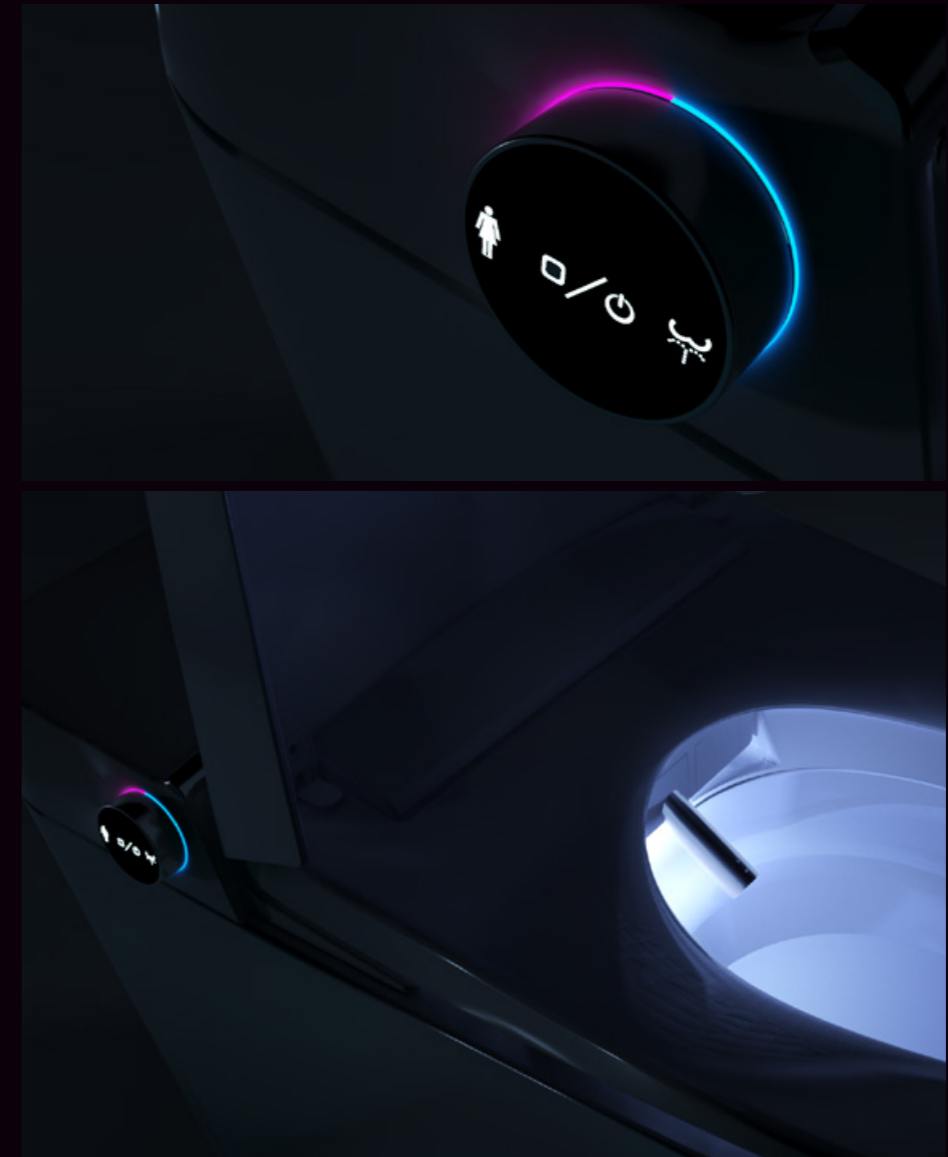

精致环保 与自然资源和谐共处的想法日益强烈。我们可以用现代的方式做到这一点，环保材料完美结合了可持续设计和创新节能技术。节能灯光、活水即热、无电冲洗、节水冲刷技术的运用，不仅节约了金钱也节约了自然资源，既拥有了精致的生活方式，又为环保贡献了一分力。

The idea of harmonious coexistence of refined environmental protection and natural resources is increasingly strong. We can do this in a modern way. Environmentally friendly materials perfectly combine sustainable design with innovative energy-saving technologies. The application of energy-saving lighting, hot water, non electric flushing and water-saving flushing technology not only saves money but also saves natural resources. It not only has a delicate lifestyle, but also contributes to the environmental protection.